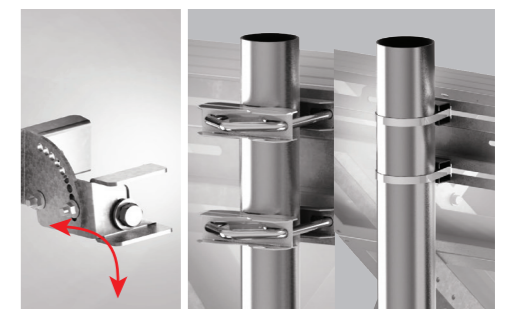

1 panel or 2 panels or 3 panels

Mounting Brackets - UNIFIX U

**FLOOR, WALL
& MAST**

MULTI-USE BRACKETS

Robust and easy to use, the universal UNIFIX is the ideal support to fix your panels on all flat surfaces (ground, concrete, wood frame, wall) or on round mast (diam. 40 to 60 mm).

Its multi-position tilting system allows you to optimize your electrical performance.

Universal, with its innovative design, the UNIFIX accepts some panels of different brands and sizes.

+ UNITECK

- Corrosion resistant Galvanised steel frame and screws
- Reclinable from 0 to 90°
- Easy to install
- Fixation on round masts Ø 40 to 60 mm (flanges included)
- Wall mounting
- Floor mounting

Designed, made in France

UNIFIX 500
Pour Unisun 80.12M (x3)/
100.12M (x3)/ 120.12BC (x3)/
100.24M (x3)/ 150.24M (x2)/
165.12BC (x2)/ 200.12BC (x2)/
200.24M/ 300.12M/ 400.24M
Ref 5199

1 panel or 2 panels or 3 panels

Tilting system enables an optimized angle for the best electrical production. Robust and strong fixation on round masts with flanges (included) Attaches to all signage bracket (flanges to be bought separately)