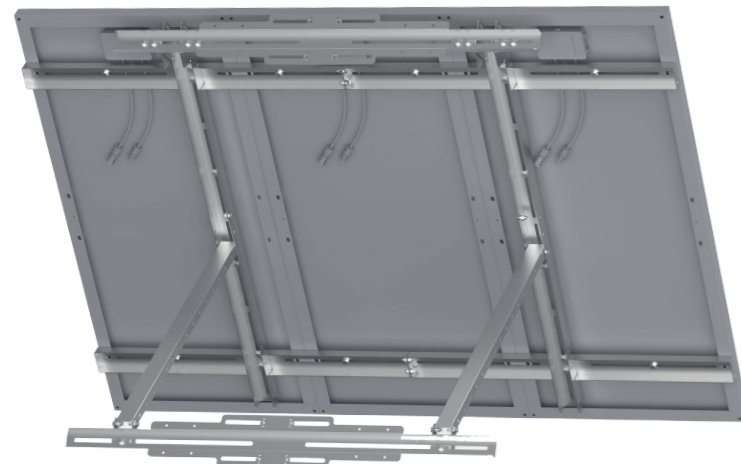

UNIFIX 200
Pour Unisun 80.12M (x2)/
100.12M (x2)/ 100.24M (x2)/
120.12BC (x2)/ 150.12M/
150.24M/ 165.12BC/ 200.12BC
200.24M
Ref 0361

1 panel or 2 panels

UNIFIX 300
Pour Unisun 80.12M (x3)/
100.12M (x3)/ 120.12BC (x3)/
100.24M (x3)/ 150.24M (x2)/
165.12BC (x2)/ 200.12BC (x2)/
200.24M/ 300.12M
Ref 0378

1 panel or 2 panels or 3 panels

Mounting Brackets - UNIFIX U

**FLOOR, WALL
& MAST**

MULTI-USE BRACKETS

Robust and easy to use, the universal UNIFIX is the ideal support to fix your panels on all flat surfaces (ground, concrete, wood frame, wall) or on round mast (diam. 40 to 60 mm).

Its multi-position tilting system allows you to optimize your electrical performance.

Universal, with its innovative design, the UNIFIX accepts some panels of different brands and sizes.

+ UNITECK

- Corrosion resistant Galvanised steel frame and screws
- Reclinable from 0 to 90°
- Easy to install
- Fixation on round masts Ø 40 to 60 mm (flanges included)
- Wall mounting
- Floor mounting

Tilting system enables an optimized angle for the best electrical production. Robust and strong fixation on round masts with flanges (included) Attaches to all signage bracket (flanges to be bought separately)